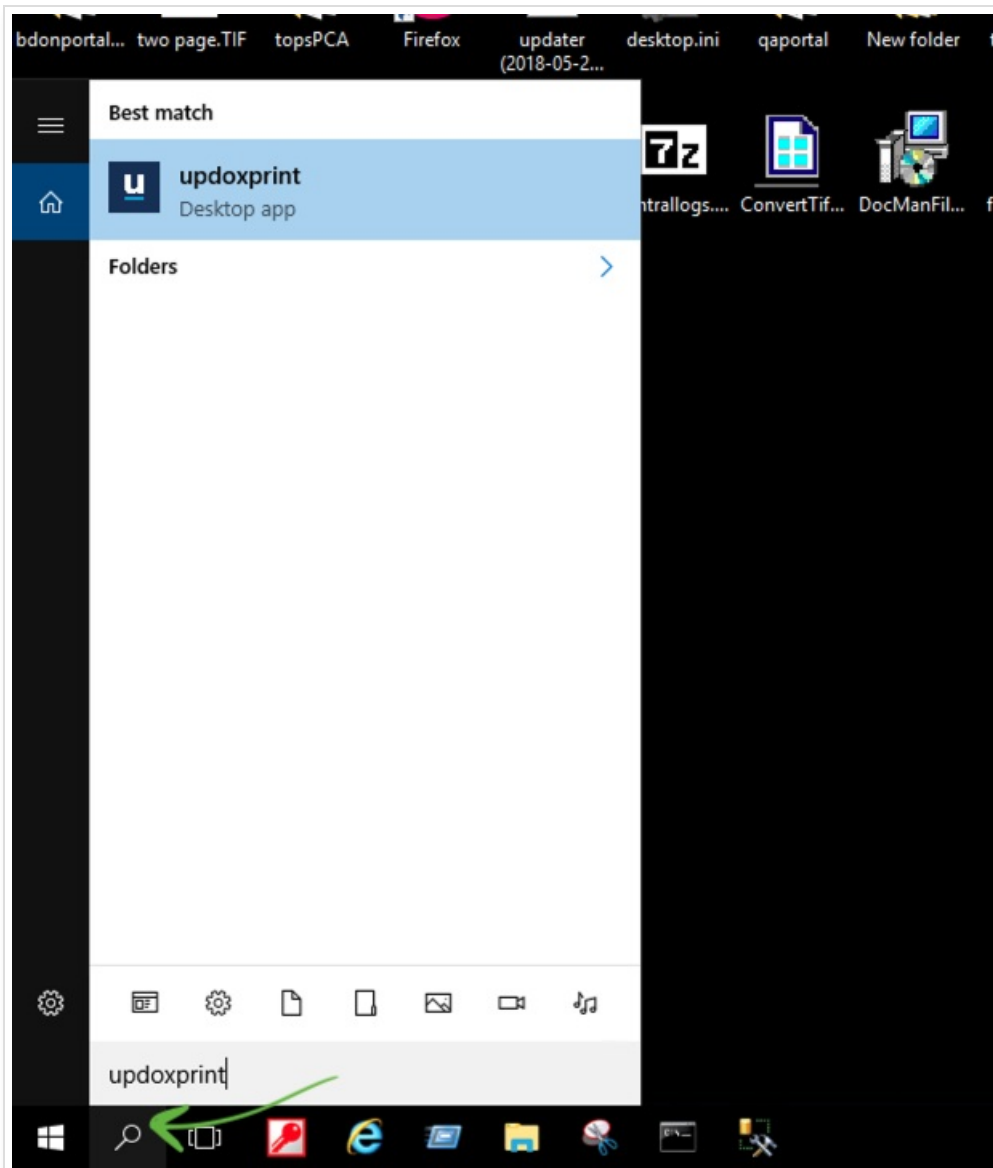

## Search for the printer

Click on the "updoxprint" app to run the printer

Click the "Settings" button to view the version

Accounts cache New folder Google log 2 SAMC

u Updox Printer - Settings

Heads up! An application update is available! [Install now.](#)