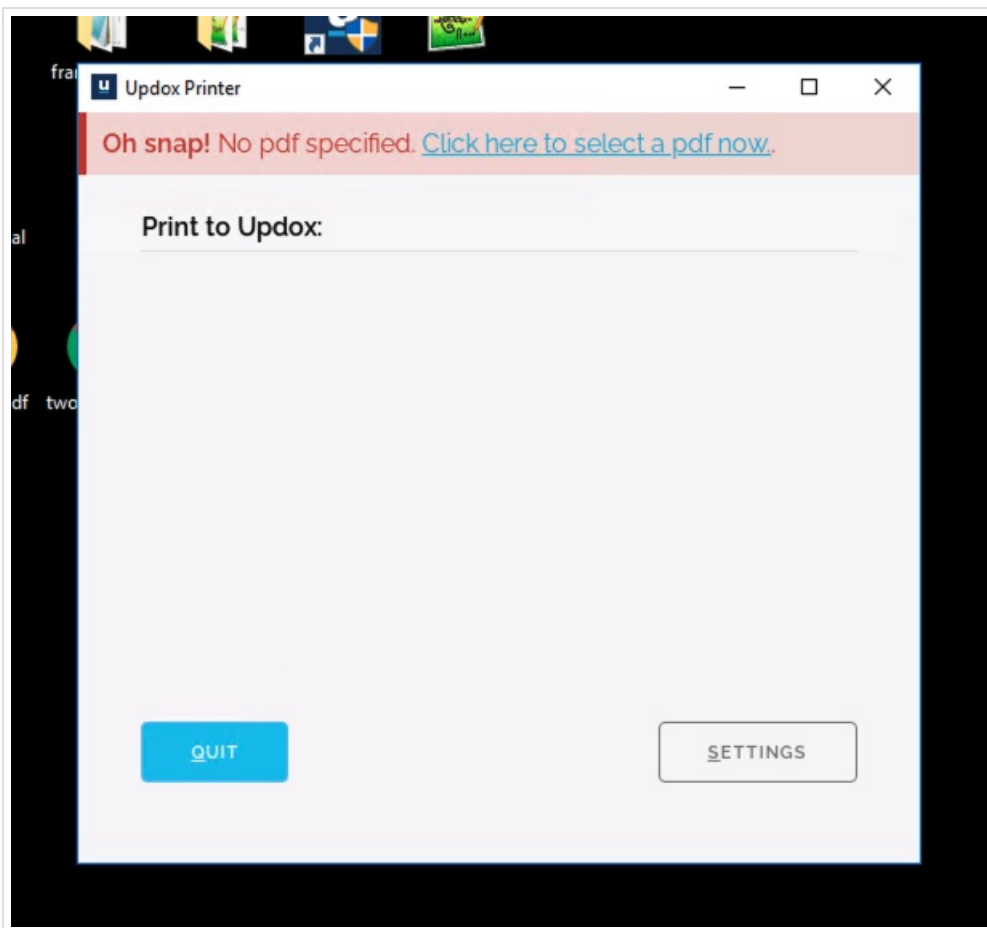

## Search for the printer

Click on the "updoxprint" app to run the printer

Click the "Settings" button to view the version

Accounts cache New folder Google log 2 SAMC

u Updox Printer - Settings

Heads up! An application update is available! [Install now.](#)